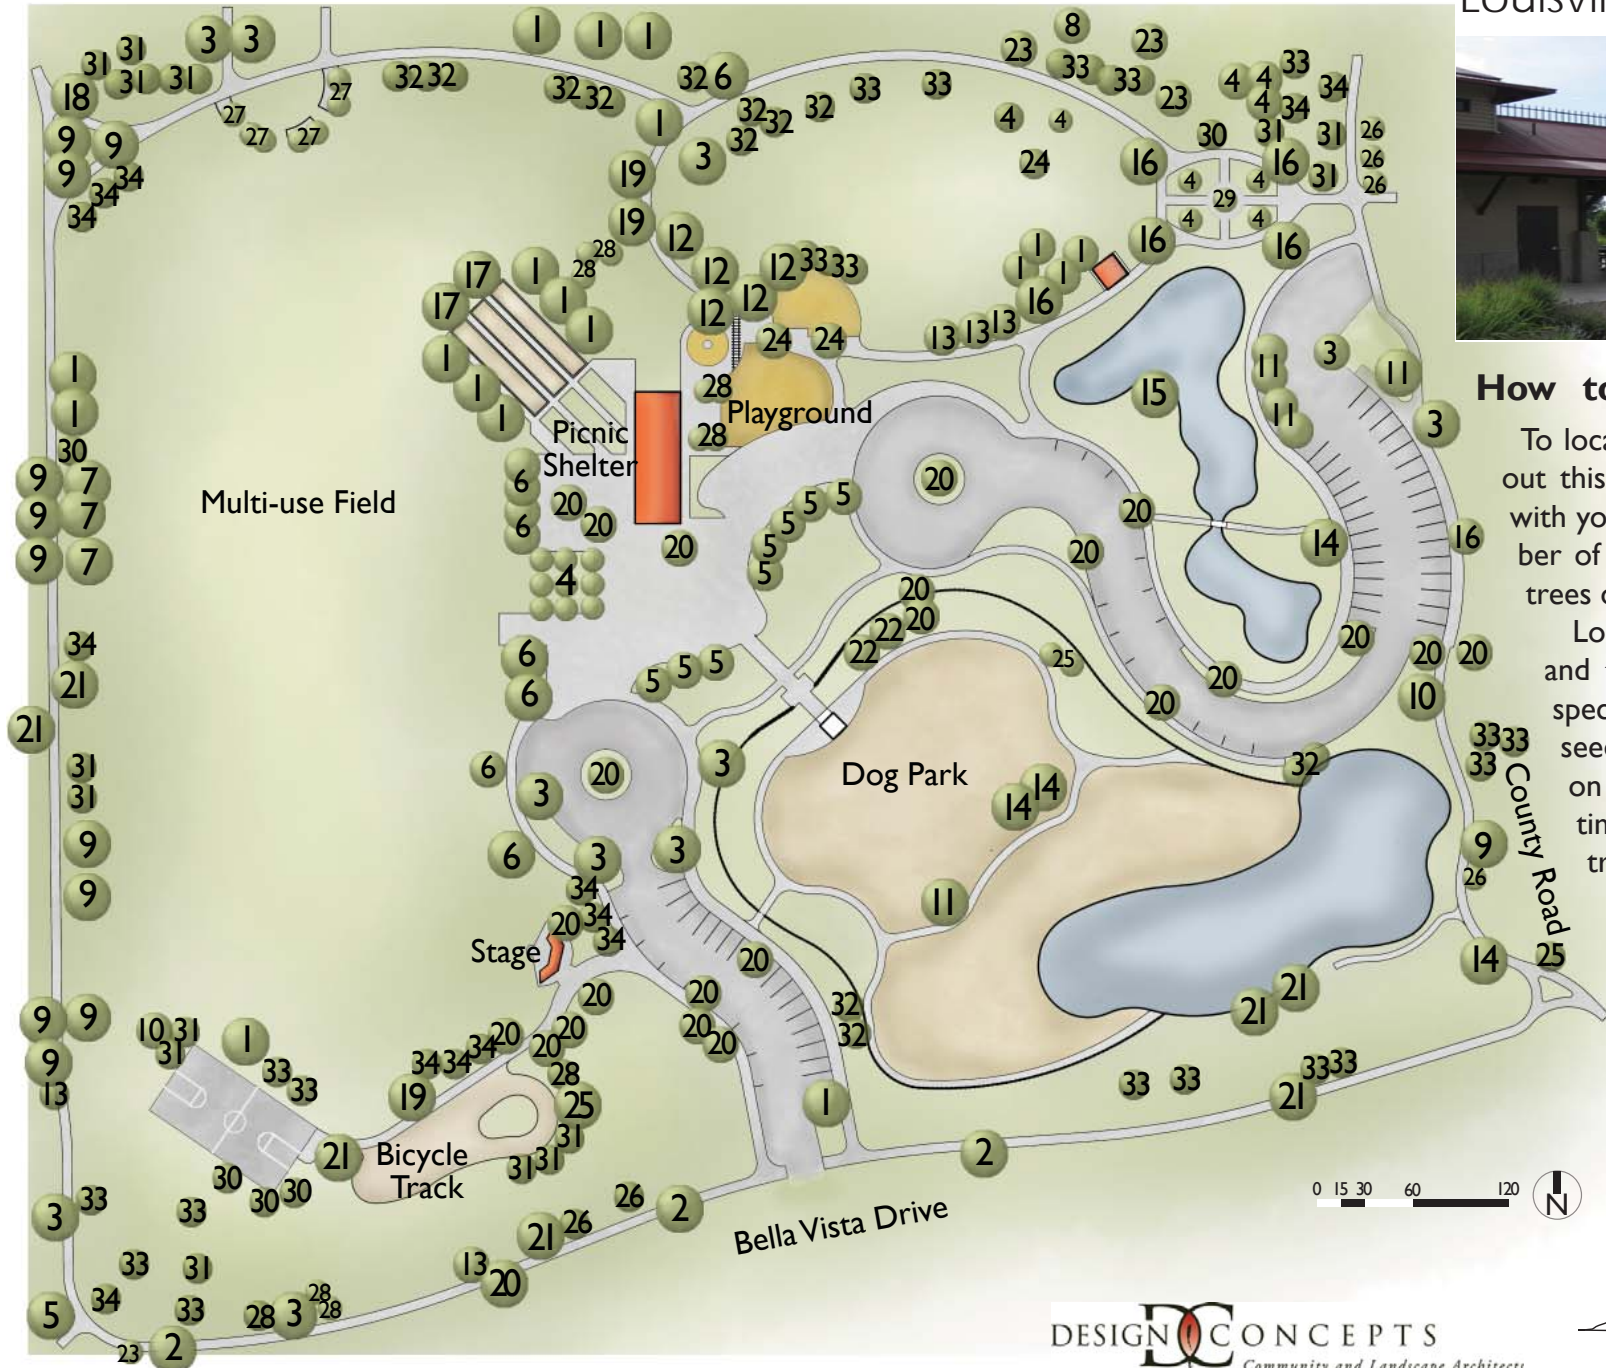

VIRTUAL ARBORETUM

Louisville Community Park

How to use this arboretum

To locate and identify the trees, print out this map and tree guide and take with you to the park. Match the number of the tree on the map with the trees on the tree guide.

10
Kentucky Coffeetree
Gymnocladus dioica

11
Lanceleaf Cottonwood
Populus x acuminata

12
Mancana Ash
Fraxinus mandshurica
'mancana'

13
Paperbark Birch
Acer griseum

14
Plains Cottonwood
Populus deltoides

15
Prairie Cascade Weeping Willow
Salix x 'Prairie Cascade'

22
Tartarian Maple
Acer tartaricum

23
Western Catalpa
Catalpa speciosa

24
Western Hackberry
Celtis occidentalis

Ornamental Trees

25
Golden Rain Tree
Koelreuteria paniculata

26
Ivory Silk Tree Lilac
Syringa reticulata
'Ivory Silk'

33
Southwestern White Pine
Pinus strobiformis

34
White Fir
Abies concolor

Evergreen Trees