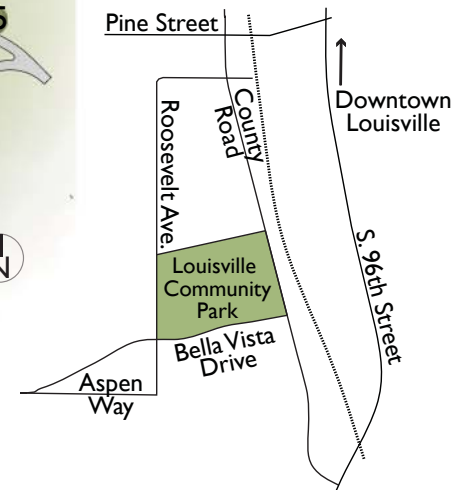

VIRTUAL ARBORETUM

Louisville Community Park

How to use this arboretum

To locate and identify the trees, print out this map and tree guide and take with you to the park. Match the number of the tree on the map with the trees on the tree guide.

Look at the shapes of the leaves and the trees. Do the trees have special features such as cones or seeds? Are there flowers or fruit on them? Come back at different times of the year and see how the trees change over time.