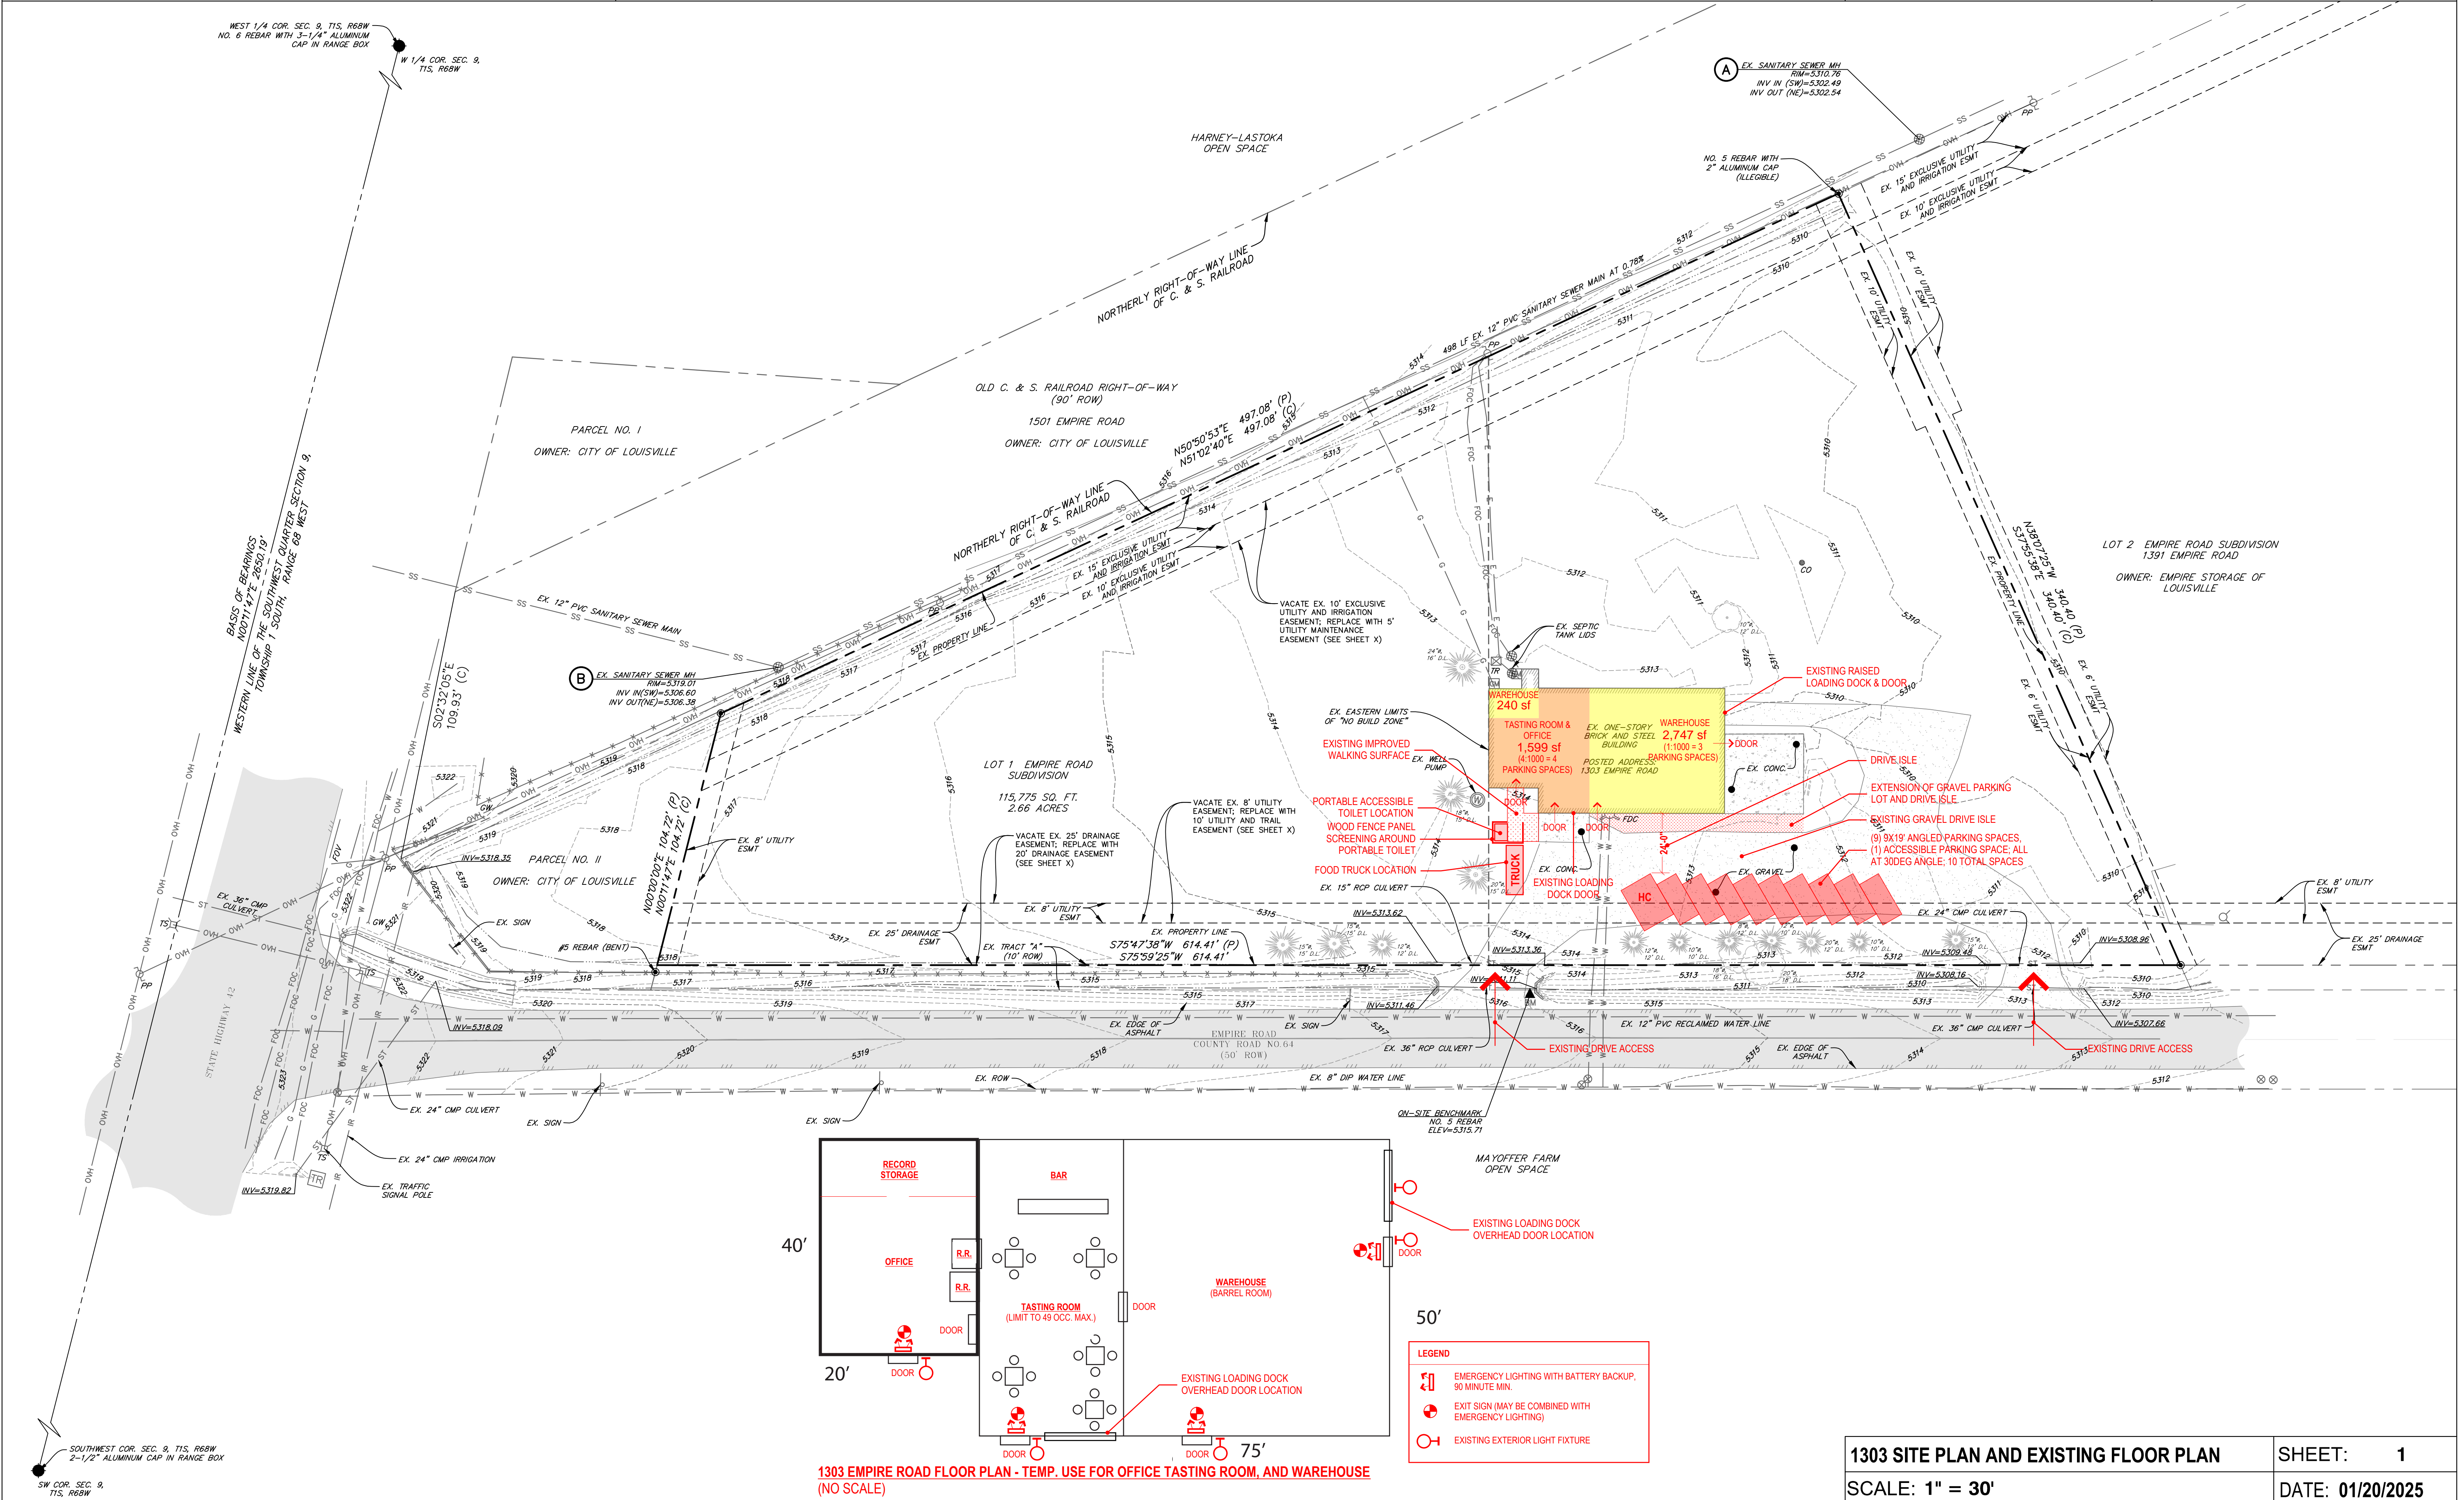

IRONTON DISTILLERY

1303 EMPIRE ROAD LOUISVILLE, CO 80027

- LEGEND**
- EMERGENCY LIGHTING WITH BATTERY BACKUP, 90 MINUTE MIN.
 - EXIT SIGN (MAY BE COMBINED WITH EMERGENCY LIGHTING)
 - EXISTING EXTERIOR LIGHT FIXTURE

1303 EMPIRE ROAD FLOOR PLAN - TEMP. USE FOR OFFICE TASTING ROOM, AND WAREHOUSE (NO SCALE)

1303 SITE PLAN AND EXISTING FLOOR PLAN	SHEET: 1
SCALE: 1" = 30'	DATE: 01/20/2025