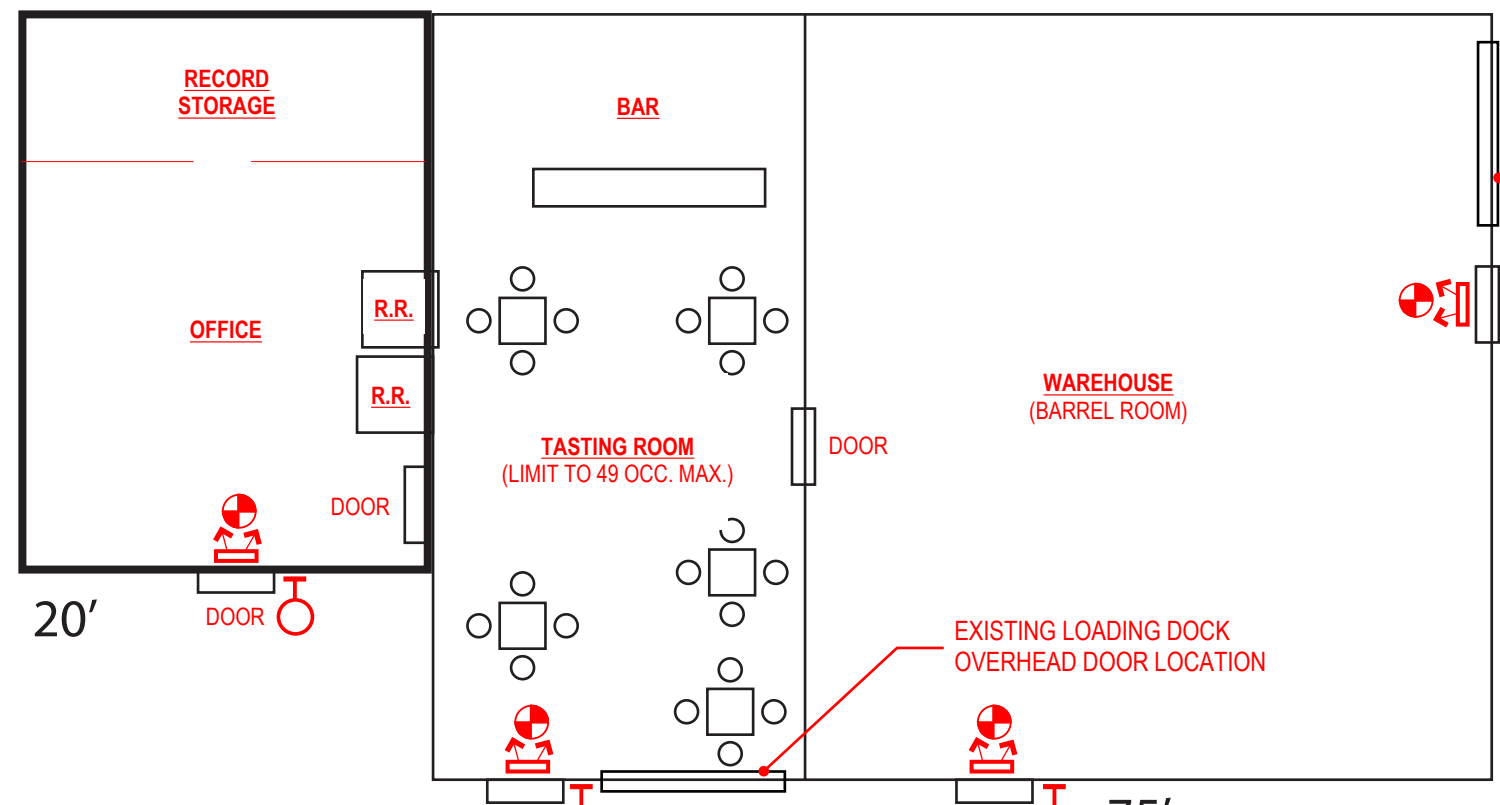

IRONTON DISTILLERY

1303 EMPIRE ROAD LOUISVILLE, CO 80027

- LEGEND**
- EMERGENCY LIGHTING WITH BATTERY BACKUP, 90 MINUTE MIN.
 - EXIT SIGN (MAY BE COMBINED WITH EMERGENCY LIGHTING)
 - EXISTING EXTERIOR LIGHT FIXTURE

1303 EMPIRE ROAD FLOOR PLAN - TEMP. USE FOR OFFICE TASTING ROOM, AND WAREHOUSE (NO SCALE)

1303 SITE PLAN AND EXISTING FLOOR PLAN	SHEET: 1
SCALE: 1" = 30'	DATE: 01/20/2025